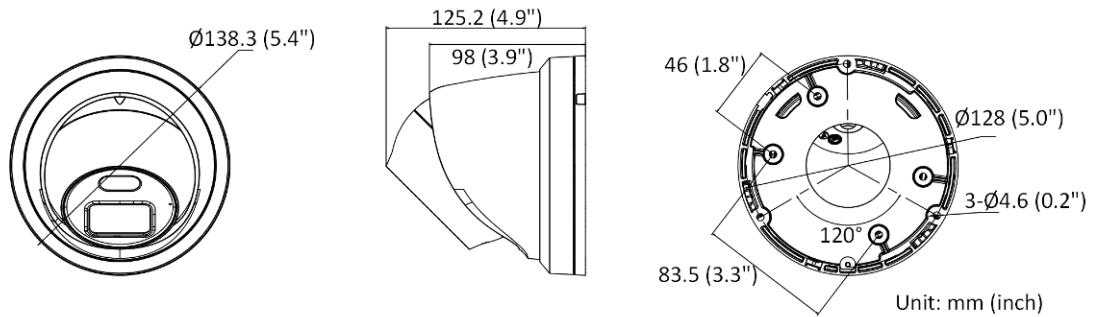

▪ **Available Model**

DS-2CD2343G2-L(2.8)

▪ **Dimension**

▪ **Accessory**

▪ **Optional**

DS-1273ZJ-140B Wall Mount	DS-1273ZJ-140 Wall Mount	DS-1275ZJ-SUS Vertical Pole Mount	DS-1280ZJ-PT6 Junction Box	DS-1276ZJ-SUS Corner Mount
DS-1271ZJ-140 Pendant Mount