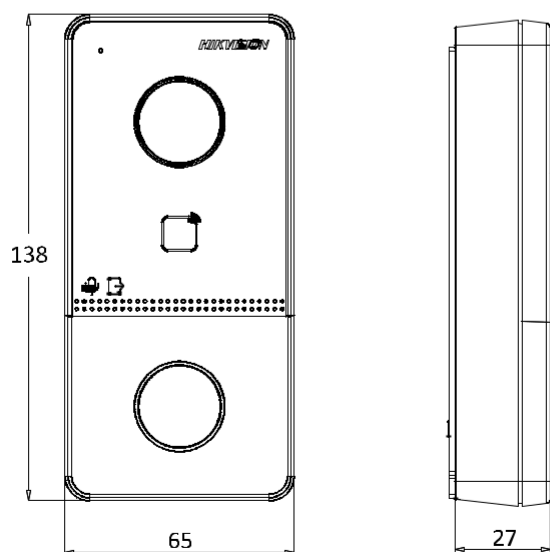

Power supply	IEEE802.3af, standard PoE 12 VDC
Power consumption	< 10W
Working temperature	-40° C to +53° C(-40° F to 127.4° F)
Working humidity	10% to 95%
Installation	Surface mounting
Dimension	138 mm × 65 mm × 27 mm

## Appearance and Interfaces

No.	Description	No.	Description
1	Microphone	7	Terminals
2	Camera	8	Debugging Port
3	Indicator	9	TAMPER
4	Button	10	Set Screw
5	Card Reading Area	11	TF Card Slot
6	Loudspeaker	12	Network Interface

## Dimension

Distributed by