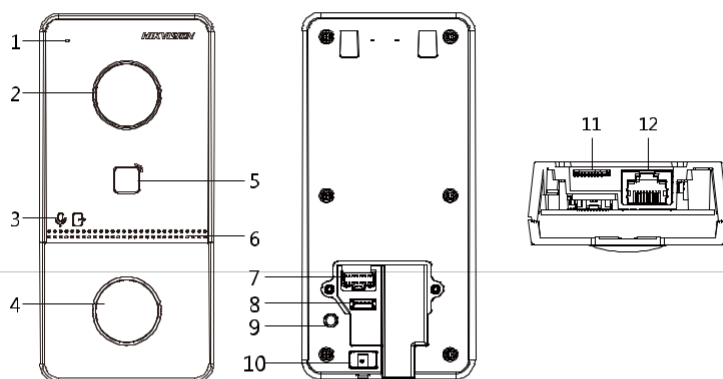

## Specification

System parameters	
Operation system	Embedded Linux operation system
Operation method	Single-button
Flash	32M, 16 M
RAM	256 M
Video Parameters	
Camera	2MP HD camera
Night vision	Low illumination IR supplement mode:3 m
BLC	Support
DNR	Support
WDR	True WDR
Field of view	Horizontal: 129° Vertical: 75°
Video compression standard	H.264
Stream	Main stream: 1080p@30fps, 720p@25fps Sub stream: D1@25fps
Resolution	Main stream: 1920 × 1080p, 720p Sub stream: 704 × 576
Motion detection	Support
Anti-flicker frequency	50 Hz, 60 Hz
Audio parameters	
Audio intercom	Two-way audio communication
Audio input	Built-in omnidirectional microphone
Audio output	Built-in loudspeaker
Audio compression standard	G.711 U
Audio compression Rate	64 Kbps
Audio quality	Noise suppression and echo cancellation
Network parameters	
Wired network	10/100 Mbps Ethernet
Network protocol	TCP/IP, RSTP
Access control parameters	
Reading frequency	13.56 MHz
Card type	Mifare card
Relay	1
Interfaces	
RS-485	0
Wi-Fi	2.4GHz Wi-Fi
Debugging port	1
TF card	Max to 128 G
Alarm input	4
Grounding	1
Physical button	1
TAMPER switch	1
General	
Protection level	IP65
Indicator	2

Power supply	IEEE802.3af, standard PoE 12 VDC
Power consumption	< 10W
Working temperature	-40° C to +53° C(-40° F to 127.4° F)
Working humidity	10% to 95%
Installation	Surface mounting
Dimension	138 mm × 65 mm × 27 mm

## Appearance and Interfaces

No.	Description	No.	Description
1	Microphone	7	Terminals
2	Camera	8	Debugging Port
3	Indicator	9	TAMPER
4	Button	10	Set Screw
5	Card Reading Area	11	TF Card Slot
6	Loudspeaker	12	Network Interface